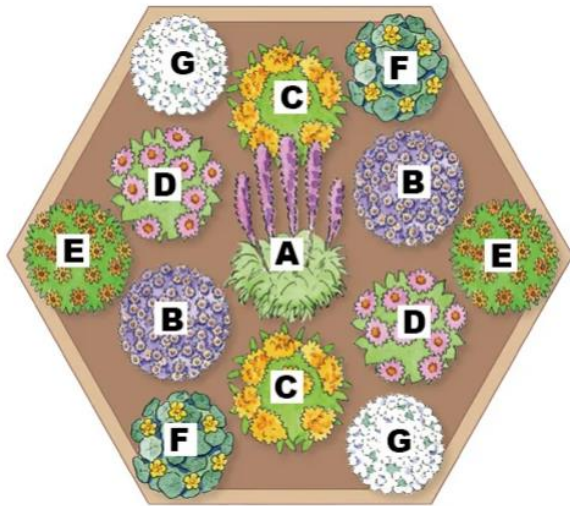

Small Pollinator Garden

A - Kobold blazing star (aka gayfeather)

Liatris spicata

B - Purple Dome aster

Aster novae-angliae

C - Butterflyweed (aka orange milkweed)

Asclepias tuberosa

D - Magnus purple coneflower

Echinacea purpurea

E - Profusion Orange zinnia

(aka creeping zinnia, narrow-leaf zinnia)

Zinnia angustifolia

F - Peach Melba nasturtium

Tropaeolum majus

G - Snow Princess sweet alyssum

Lobularia hybrid